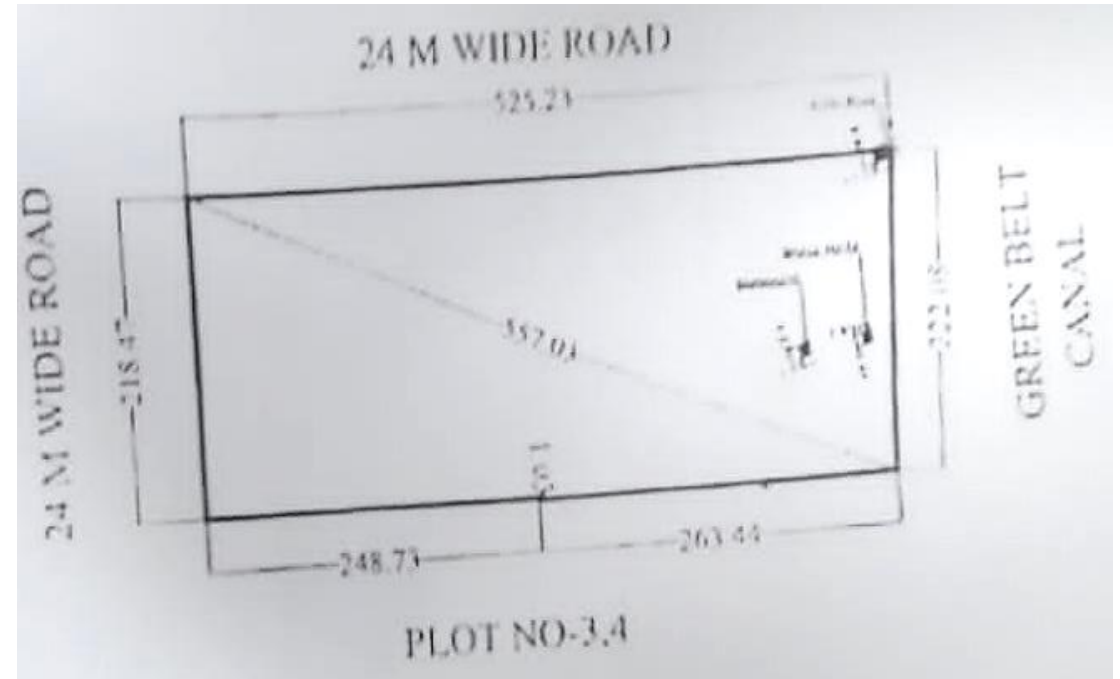

PLOT NO – HO 02, Mu

10,005 sqm

PLOT NO – 47, KP-5

24,224.16 sq.m.

PLOT NO – 33A, KP-5

20,240.00 Sq.m.

PLOT NO – 12, Techzone-2

114200.00 sq.m.

PLOT NO – NS 43, Omega

1000 sq.m.

GPS Map Camera

Greater Noida, Uttar Pradesh, India
CGX9+W2X, Block A, Phi III, Greater Noida, Uttar Pradesh
201310, India
Lat 28.450028°
Long 77.517726°
20/06/23 11:52 AM GMT +05:30

Google

PLOT NO – 132, KP-5

1001.25 sq.m.

PLOT NO – 89, KP-5

2001 sq.m.

PLOT NO – 17, Techzone-4 4000.39 sq.m.

PLOT NO – 133, KP-5 1000 sq.m.

GPS Map Camera
Greater Noida, Uttar Pradesh, India
GFWF+293, Tusiana Village, Knowledge Park V, Greater
Noida, Uttar Pradesh 201306, India
Lat 28.543901°
Long 77.472847°
20/06/23 09:40 AM GMT +05:30

Longitude
77.44919534°

Altitude 202 m
Tuesday, 20.06.2023