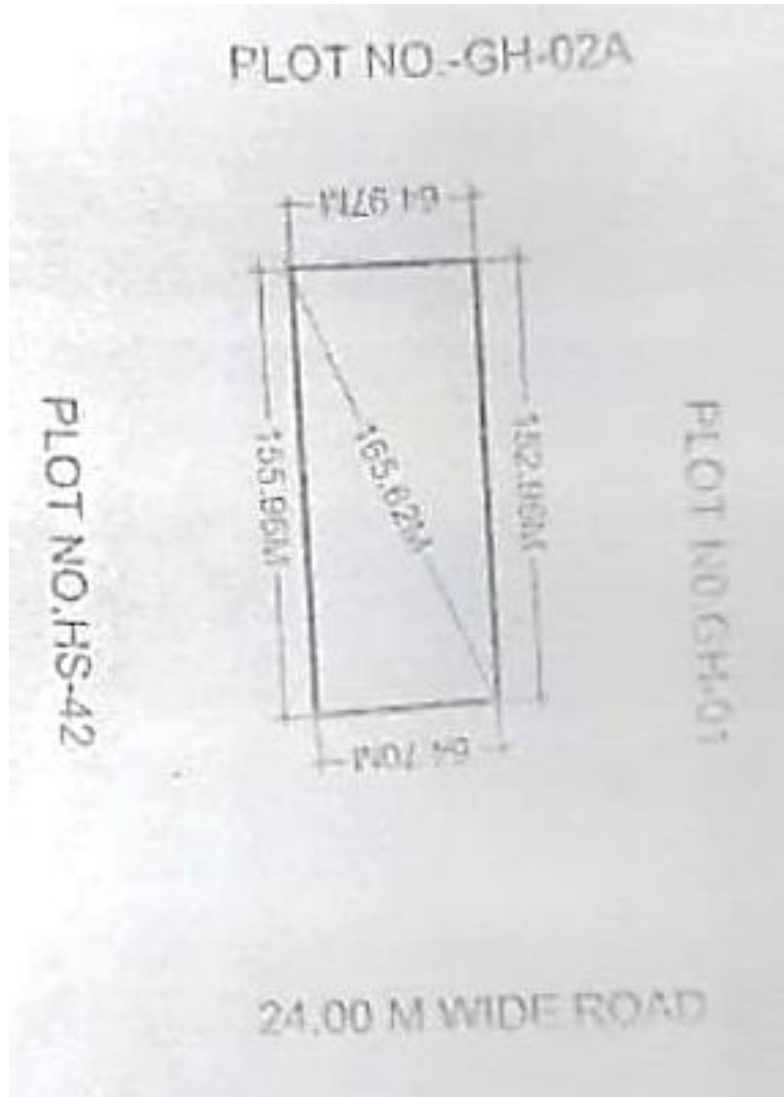

DETAILS OF INSTITUTIONAL PLOTS AVAILABLE FOR E-AUCTION

LIST OF INSTITUTIONAL PLOTS AVAILABLE

Sr.	Plot Number	Sector	Area of Plot (sqm)	Use of Plot
1	HO 02	Mu	10,005.00	Hospital
2	47	KP 5	24,224.16	Hospital
3	33 A	KP 5	20,240.00	Hospital
4	12	Techzone-2	1,14,200.00	University
5	NS-43	Omega	1,000.00	Nursery School
6	132	KP 5	1,001.25	Vocational Institute
7	89	KP 5	2,001.00	Vocational Institute
8	17	Techzone-4	4,000.39	Training Centre/ Educational Institute
9	133	KP 5	1,000.00	Training Centre/ Educational Institute
10	22/4	KP 5	1,000.00	Vocational Institute
11	1	Techzone-4	10,000.00	Hospital

PLOT NO – HO 02, Mu

10,005 sqm

PLOT NO – 47, KP-5

24,224.16 sq.m.

PLOT NO – 33A, KP-5

20,240.00 Sq.m.

PLOT NO – 12, Techzone-2

114200.00 sq.m.

Google

PLOT NO – 132, KP-5

1001.25 sq.m.

PLOT NO – 89, KP-5

2001 sq.m.

PLOT NO – 17, Techzone-4 4000.39 sq.m.

PLOT NO – 133, KP-5 1000 sq.m.

GPS Map Camera
Greater Noida, Uttar Pradesh, India
GFWF+293, Tusiana Village, Knowledge Park V, Greater
Noida, Uttar Pradesh 201306, India
Lat 28.543901°
Long 77.472847°
20/06/23 09:40 AM GMT +05:30

Longitude
77.44919534°

Altitude 202 m
Tuesday, 20.06.2023