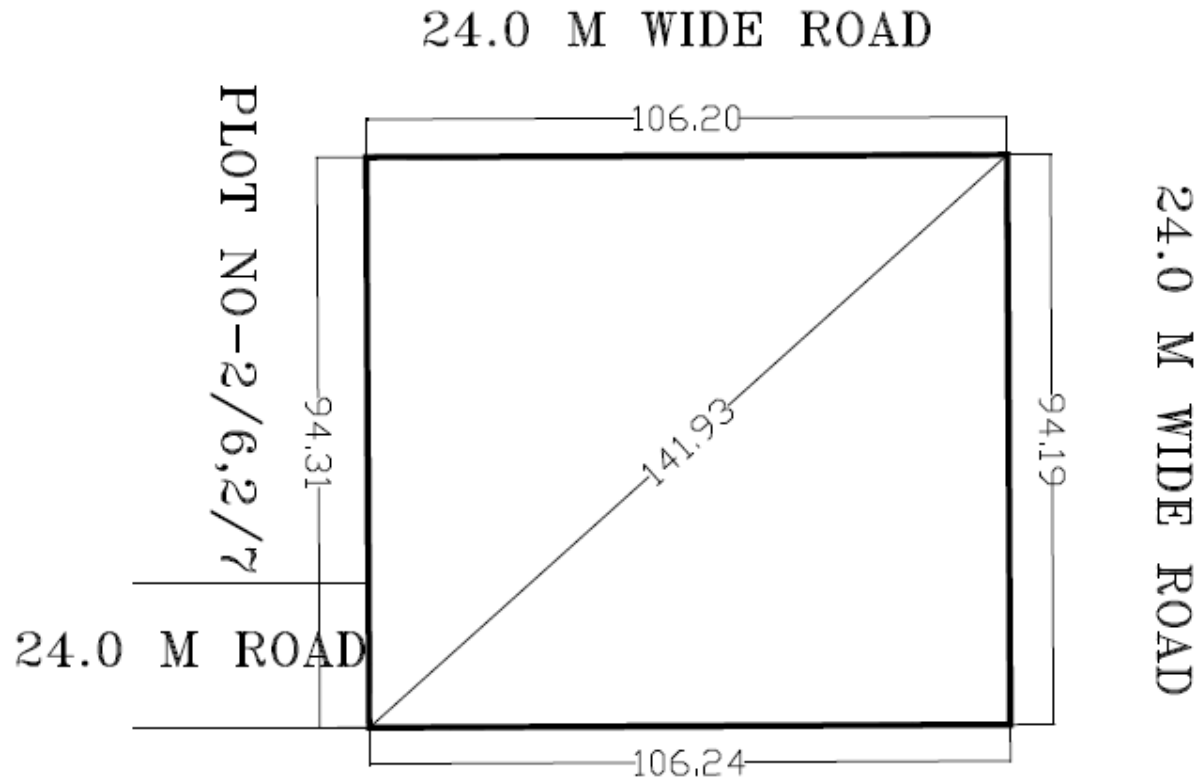

Google

PLOT NO – 132, KP-5

1001.25 sq.m.

PLOT NO – 89, KP-5

2001 sq.m.

PLOT NO – 17, Techzone-4 4000.39 sq.m.

PLOT NO – 133, KP-5 1000 sq.m.

GPS Map Camera
Greater Noida, Uttar Pradesh, India
GFWF+293, Tusiana Village, Knowledge Park V, Greater
Noida, Uttar Pradesh 201306, India
Lat 28.543901°
Long 77.472847°
20/06/23 09:40 AM GMT +05:30

PLOT NO – 22/4, KP-5

1001 sq.m.

Greater Noida, Uttar Pradesh, India
HF68+PJ9, Khairpur Gurjar, Knowledge Park V, Greater
Noida, Uttar Pradesh 203207, India
Lat 28.561403°
Long 77.467527°
20/06/23 11:08 AM GMT +05:30

GPS Map Camera

PLOT NO – 1, Techzone-4 10000 sq.m.

GPS Map
Camera Lite

JM Florence Ln, Amrapali Dream Valley, Greater Noida, Uttar Pradesh
201009, India

Latitude
28.58926309°

Local 03:31:31 PM
GMT 10:01:31 AM

Longitude
77.44919534°

Altitude 202 m
Tuesday, 20.06.2023