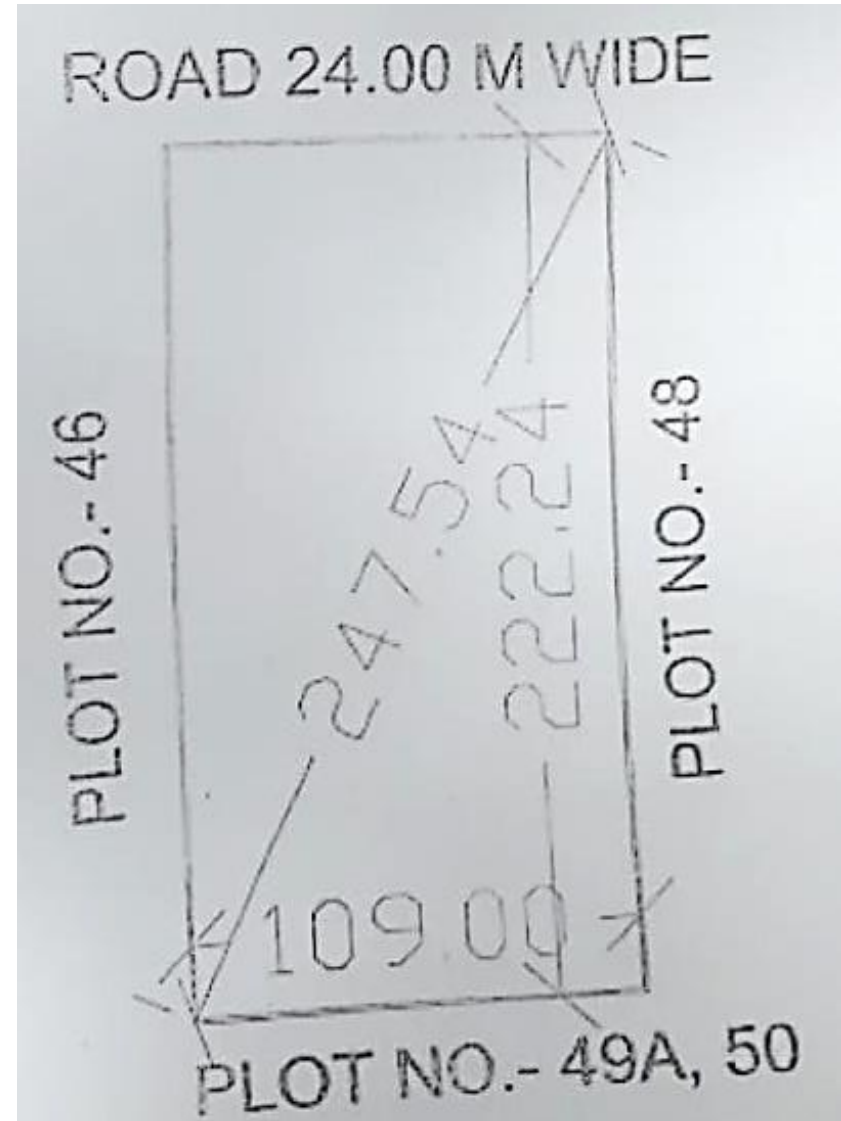

PLOT NO – HO 02, Mu

10,005 sqm

PLOT NO – 47, KP-5

24,224.16 sq.m.

PLOT NO – 33A, KP-5

20,240.00 Sq.m.

PLOT NO – 12, Techzone-2

114200.00 sq.m.

PLOT NO – NS 43, Omega

1000 sq.m.

GPS Map Camera

Greater Noida, Uttar Pradesh, India
CGX9+W2X, Block A, Phi III, Greater Noida, Uttar Pradesh
201310, India
Lat 28.450028°
Long 77.517726°
20/06/23 11:52 AM GMT +05:30

PLOT NO – 22/4, KP-5

1001 sq.m.

Greater Noida, Uttar Pradesh, India
HF68+PJ9, Khairpur Gurjar, Knowledge Park V, Greater
Noida, Uttar Pradesh 203207, India
Lat 28.561403°
Long 77.467527°
20/06/23 11:08 AM GMT +05:30

Longitude
77.44919534°

Altitude 202 m
Tuesday, 20.06.2023