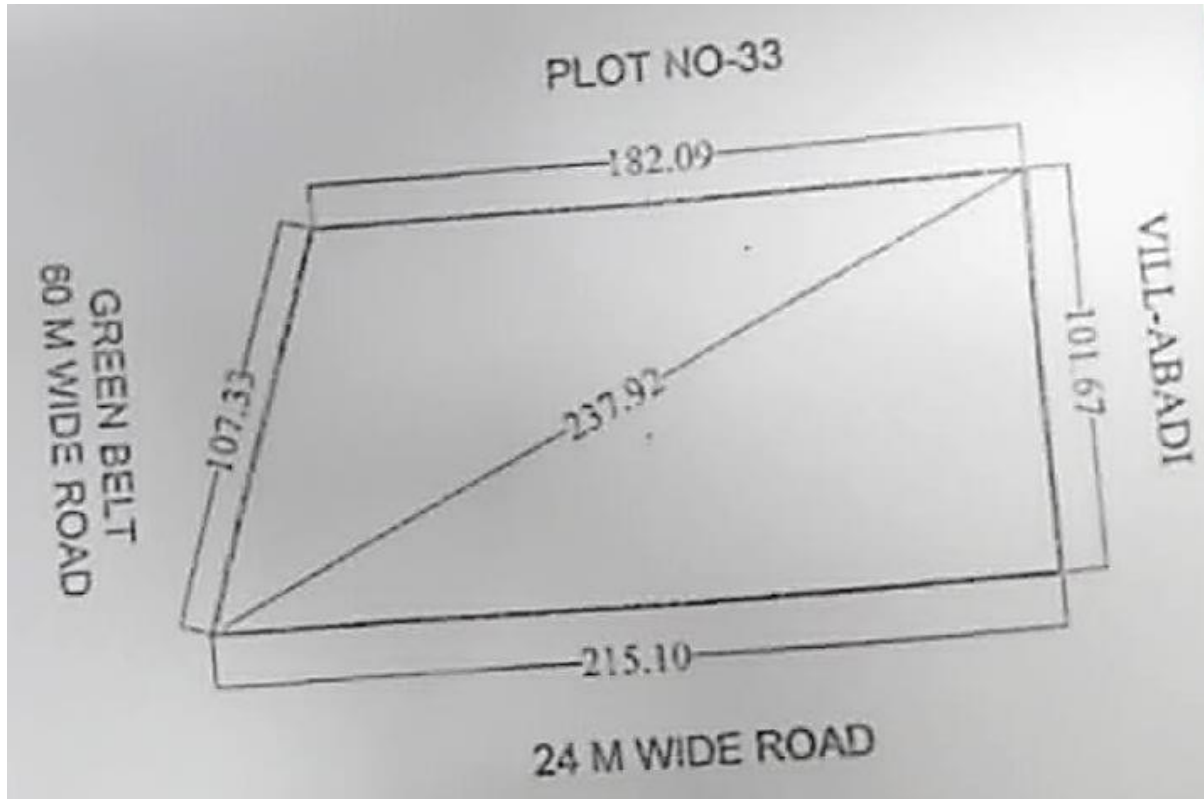

PLOT NO – HO 02, Mu

10,005 sqm

PLOT NO – 47, KP-5

24,224.16 sq.m.

PLOT NO – 33A, KP-5

20,240.00 Sq.m.

PLOT NO – 12, Techzone-2

114200.00 sq.m.

PLOT NO – NS 43, Omega

1000 sq.m.

GPS Map Camera

Greater Noida, Uttar Pradesh, India
CGX9+W2X, Block A, Phi III, Greater Noida, Uttar Pradesh
201310, India
Lat 28.450028°
Long 77.517726°
20/06/23 11:52 AM GMT +05:30

Google

PLOT NO – 132, KP-5

1001.25 sq.m.

PLOT NO – 89, KP-5

2001 sq.m.

PLOT NO – 17, Techzone-4 4000.39 sq.m.

PLOT NO – 133, KP-5 1000 sq.m.

GPS Map Camera
Greater Noida, Uttar Pradesh, India
GFWF+293, Tusiana Village, Knowledge Park V, Greater
Noida, Uttar Pradesh 201306, India
Lat 28.543901°
Long 77.472847°
20/06/23 09:40 AM GMT +05:30

Longitude
77.44919534°

Altitude 202 m
Tuesday, 20.06.2023